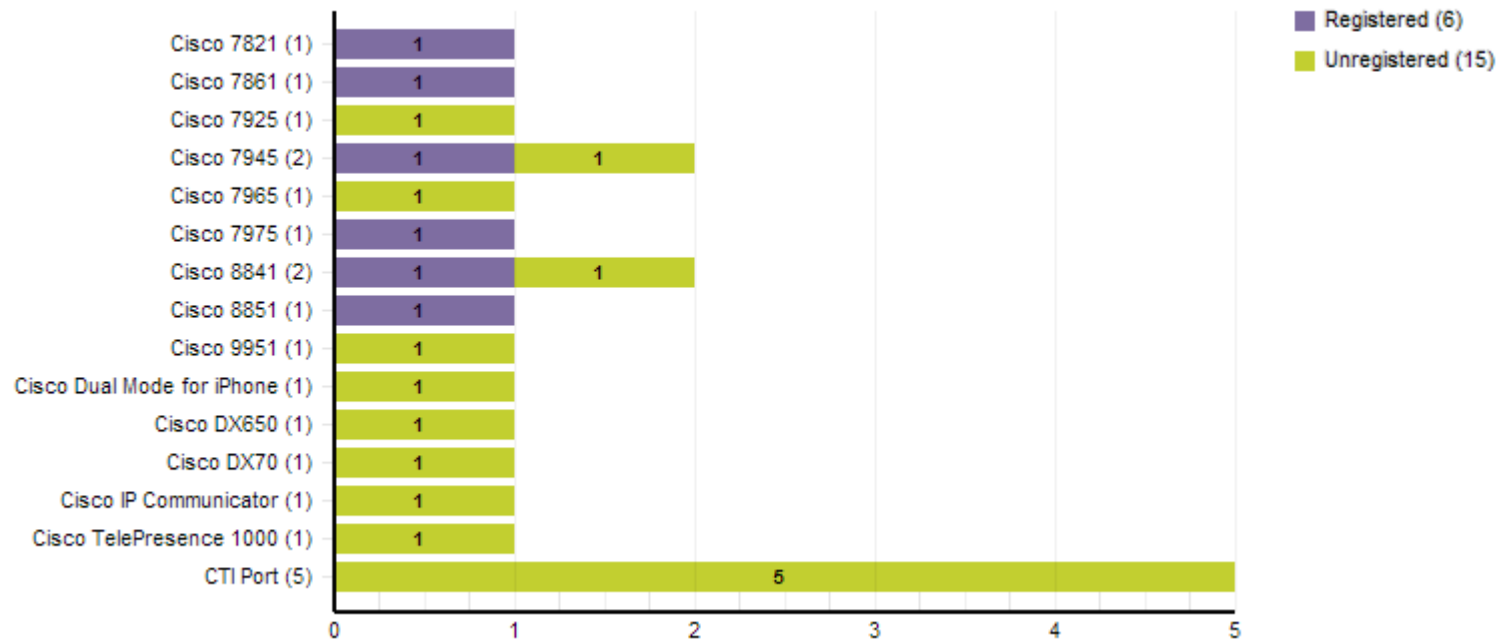

1 Report Information

Report Summary	
Report date	29/09/2015 5:20:36 PM
Report generated for	CustomerA
Description	As-Built Documentation
Server Info	
CUCM version	10.5.2.10000(5)
CUCM IP	10.5.1.110
Report Settings	
Visual style	Blu Light.css
Filter	
Template HTML	PhoneInventoryTemplate.htm
Template Word	Bars_Phones_Green_Blue.doc
Report Tool Info	
Phone Inventory Tool version	11.0.2 / 29 Sept 2015
Phone Inventory License	Licensed [Ent]

2 Phone Statistics

2.1 Table of Phone Statistics

Phone Statistics						
Phone Model	Configured in Database			Retrieval Statistics		
	Total	Registered	Not Registered	Attempted	Retrieved	Failed
Cisco 7821	1	1	0	1	1	0
Cisco 7861	1	1	0	1	1	0
Cisco 7925	1	0	1	0	0	0
Cisco 7945	2	1	1	1	1	0
Cisco 7965	1	0	1	0	0	0
Cisco 7975	1	1	0	1	1	0
Cisco 8841	2	1	1	1	1	0
Cisco 8851	1	1	0	1	1	0
Cisco 9951	1	0	1	0	0	0
Cisco Dual Mode for iPhone	1	0	1	0	0	0
Cisco DX650	1	0	1	0	0	0
Cisco DX70	1	0	1	0	0	0
Cisco IP Communicator	1	0	1	0	0	0
Cisco TelePresence 1000	1	0	1	0	0	0
CTI Port	5	0	5	0	0	0
Total	21	6	15	6	6	0

2.2 Phone Registration Per Model

This chart shows how many phones are registered and unregistered for each model.