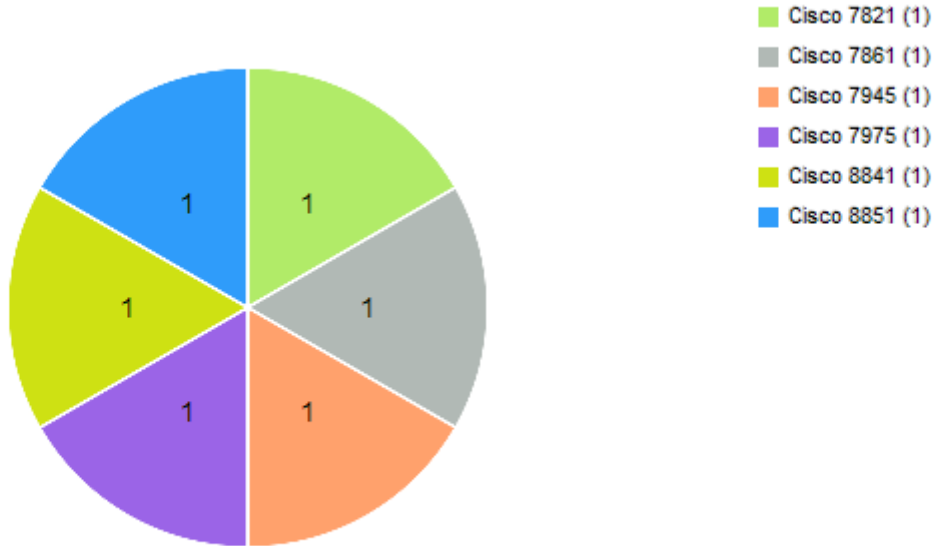

2.3 Registered Phones Per Model

This chart shows how many phones are registered for each model.