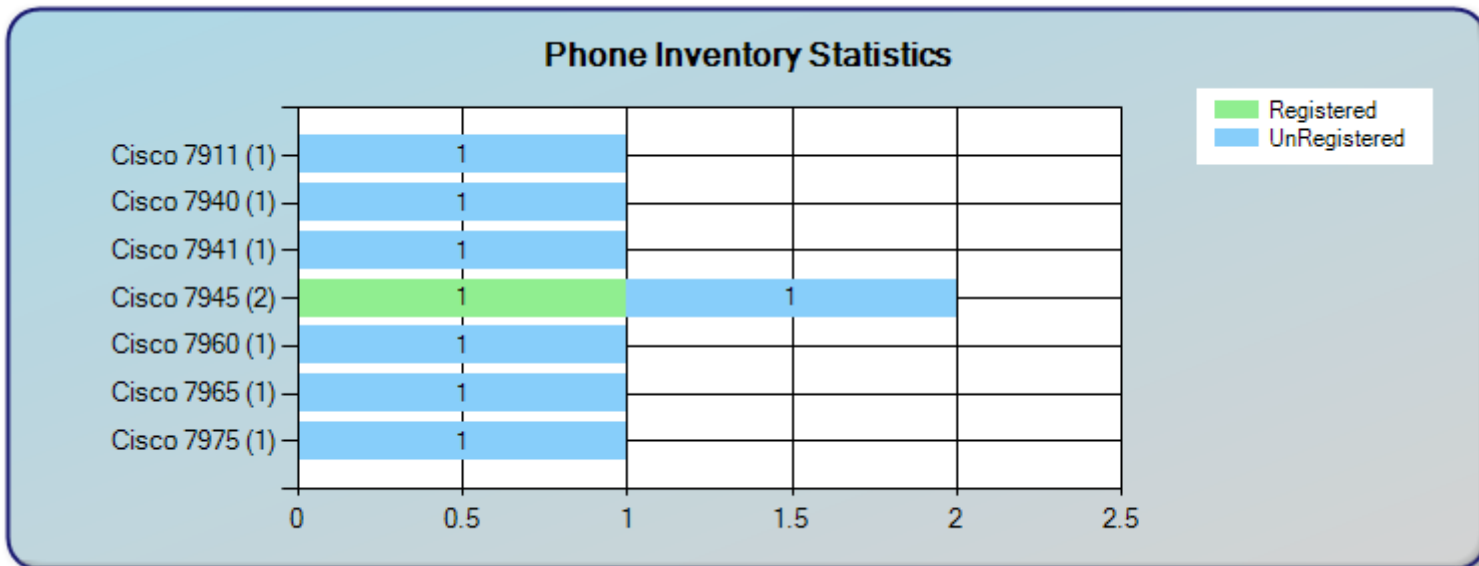

1 Report Summary

Report Summary	
Report date	15/12/2009 10:27:20 AM
Report generated for	Customer
Description	As-Built Documentation for project
CUCM version	6.1.1.2000(3)
CUCM IP	10.5.1.110
Phone Inventory Tool version	7.1d / 14122009
Phone Inventory License	Licensed ! (for: 45678; IP: unlimited)
Visual style	Blu Light.css
Filter	
Template HTML	CCMreportTemplate.htm
Template Word	Squares_RightSidebar_Grey.doc

2 Phone Statistics

Phone Statistics						
Phone	Configured in Database			Retrieval Statistics		
	Total	Registered	UnRegistered	Attempted	Retrieved	Failed
Cisco 7911	1	0	1	0	0	0
Cisco 7940	1	0	1	0	0	0
Cisco 7941	1	0	1	0	0	0
Cisco 7945	2	1	1	1	1	0
Cisco 7960	1	0	1	0	0	0
Cisco 7965	1	0	1	0	0	0
Cisco 7975	1	0	1	0	0	0

3 CSV File

File: C:\newtest\Phone_Inventory_Report_Customer.csv
[Click here to open](#)